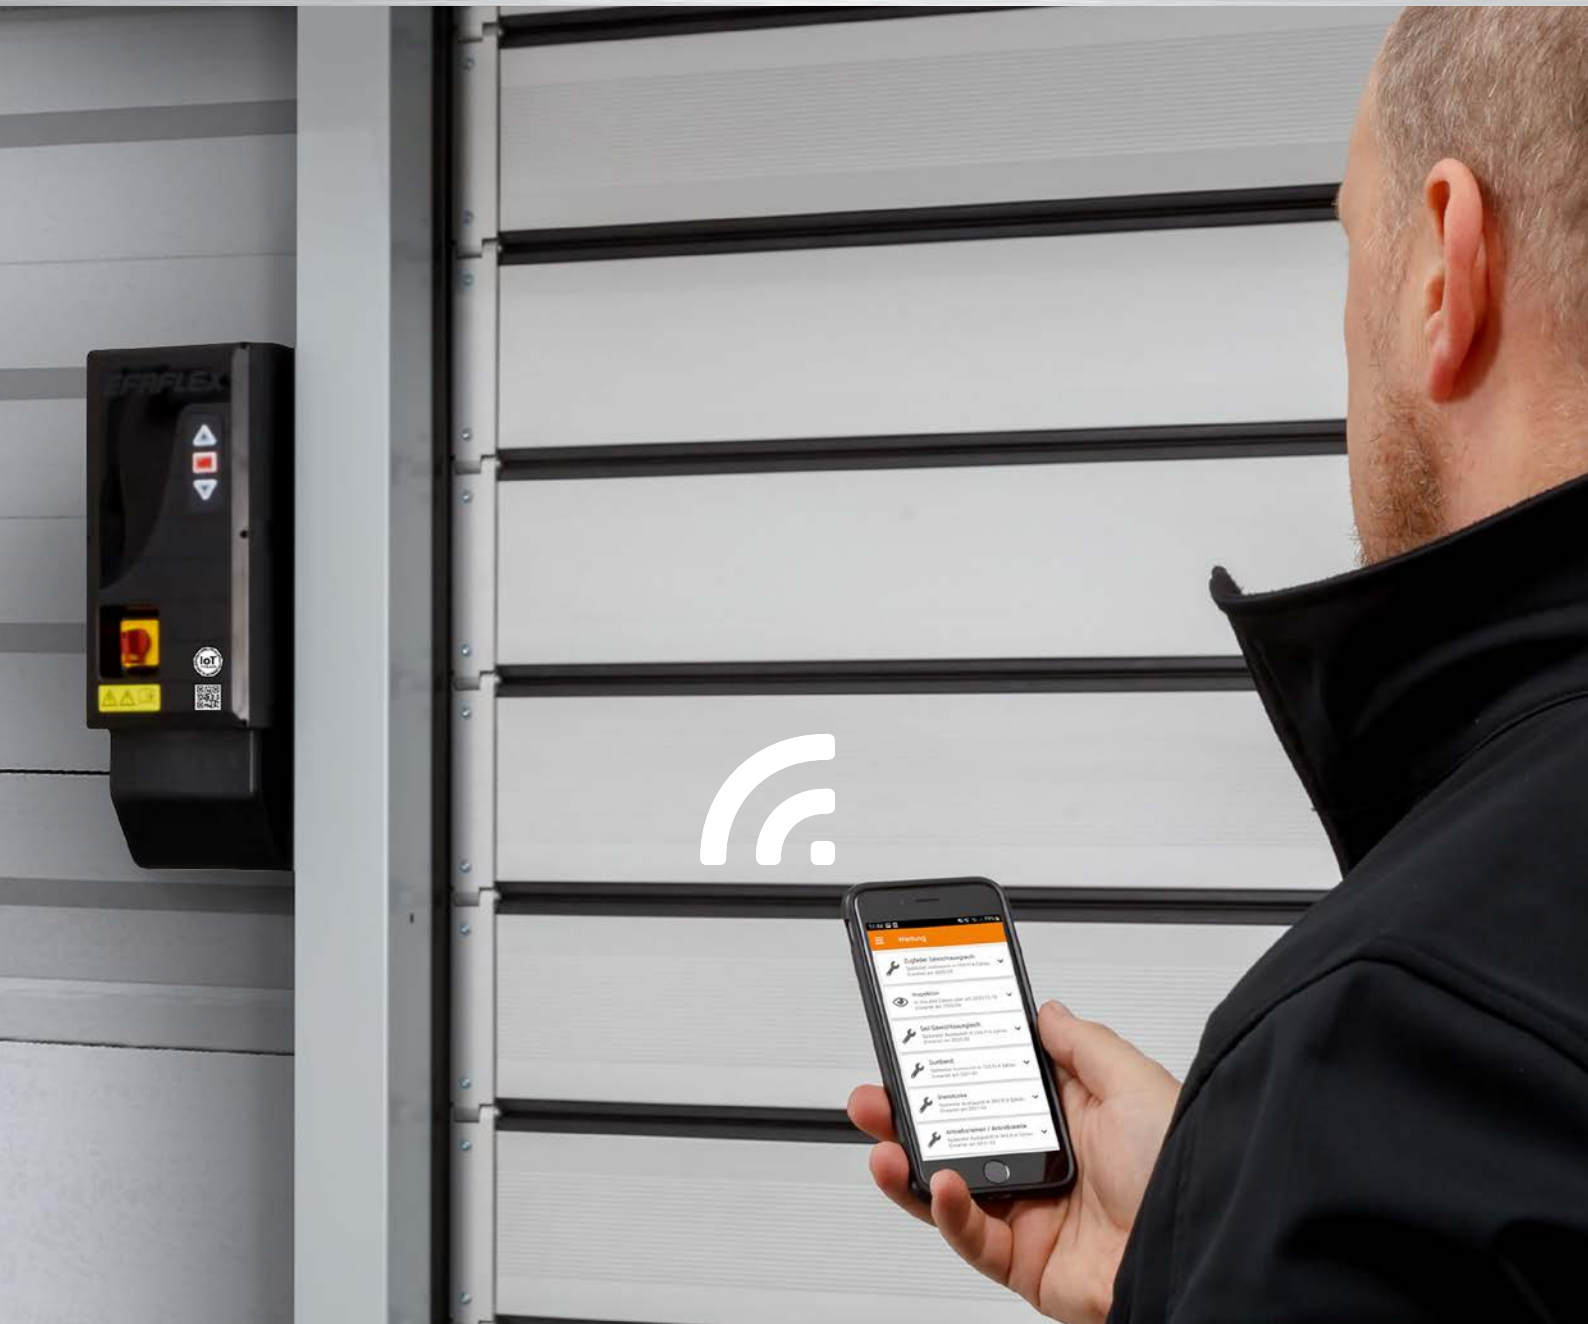

EFAFLEX 
safe high-speed doors

EFA-SmartConnect®

Intelligent networking for your doors

EFA-SmartConnect®:

Manage all your doors in one app

Benefits

- Provides the status of all doors to your smartphone
- Simplifies planning of maintenance and repairs
- Fast problem diagnosis and digital service notification sent to EFAFLEX
- Prevents downtime and unnecessary costs
- Easy to retrofit (EFA-TRONIC® required)
- Basic parameters can be set using the app

Data security

- Use of the existing Wi-Fi possible
- Data ownership remains with the user
- No registration necessary
- Works independently of mobile networks
- Modern security standards (e.g. WPA2, PSK, AES, etc.)
- Additional proprietary encryption of TCP and UDP packages

Efficient technology, ready for Industry 4.0

All your doors at a simple glance

With EFA-SmartConnect® EFAFLEX are providing the IoT solution for your network enabled doors. This simple user-friendly app provides intuitive prompts to real time centralized monitoring, providing the status of your doors. In line with the principle of 'Diagnosis – Service – Maintenance' should any fault occur it's immediately be flagged for preventative action, minimizing downtime, lowering associated operating costs.

Innovation in a small space

The EFA-SmartConnect® module can be installed with the introduction of the app in the door control of almost all doors. It continuously sends status reports to the app and thus allows the direct transmission of incidents or the service requests you have released to EFAFLEX.