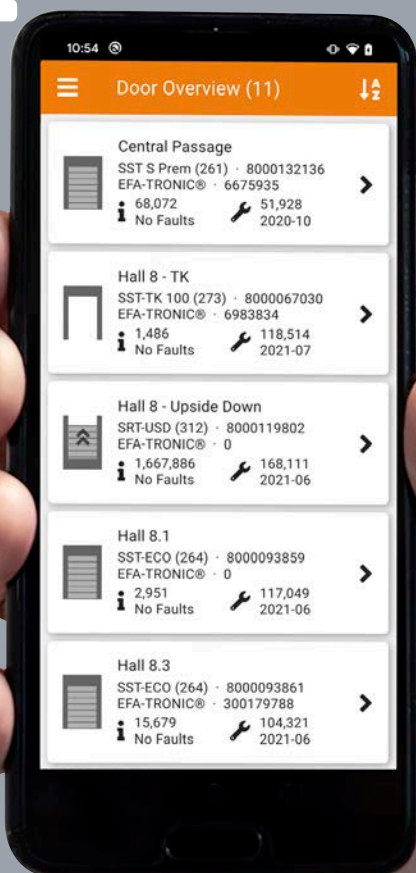

Efficient technology, ready for Industry 4.0

All your doors at a simple glance

With EFA-SmartConnect® EFAFLEX are providing the IoT solution for your network enabled doors. This simple user-friendly app provides intuitive prompts to real time centralized monitoring, providing the status of your doors. In line with the principle of 'Diagnosis – Service – Maintenance' should any fault occur it's immediately be flagged for preventative action, minimizing downtime, lowering associated operating costs.

Optimised service – only a click away

Thanks to the in-built technology this clever app works efficiently in the background. In the event of failure, messaging can be forwarded directly to your local EFAFLEX service partner using real time information that accelerates the process, reducing downtime yet further. Assistance really is just a click away.

Maximum data security

Thanks to the technology your data security is assured. EFA-SmartConnect® only gathers the data it needs, saving it locally in your network. Throughout the process information remains safe and confidential using state of the art end-to-end encryption. Quite simply, you decide which data you send to your EFAFLEX service partner, with all transmission prompts requiring confirmation.

Innovation in a small space

The EFA-SmartConnect® module can be installed with the introduction of the app in the door control of almost all doors. It continuously sends status reports to the app and thus allows the direct transmission of incidents or the service requests you have released to EFAFLEX.