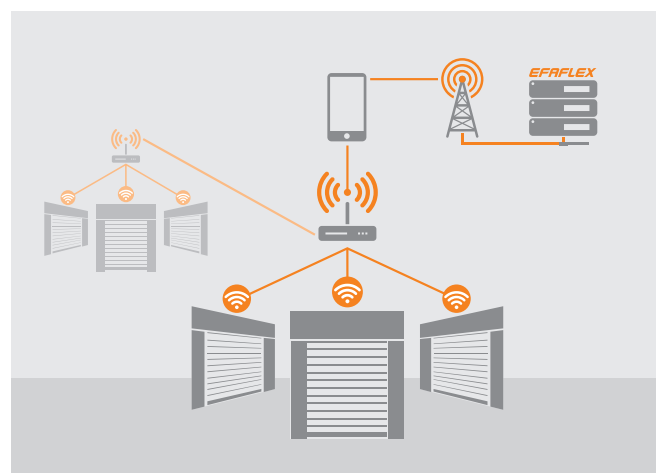

Efficient technology, ready for Industry 4.0

All your doors at a simple glance

With EFA-SmartConnect® EFAFLEX are providing the IoT solution for your network enabled doors. This simple user-friendly app provides intuitive prompts to real time centralized monitoring, providing the status of your doors. In line with the principle of 'Diagnosis – Service – Maintenance' should any fault occur it's immediately be flagged for preventative action, minimizing downtime, lowering associated operating costs.

Optimised service – only a click away

Thanks to the in-built technology this clever app works efficiently in the background. In the event of failure, messaging can be forwarded directly to your local EFAFLEX service partner using real time information that accelerates the process, reducing downtime yet further. Assistance really is just a click away.

Maximum data security

Thanks to the technology your data security is assured. EFA-SmartConnect® only gathers the data it needs, saving it locally in your network. Throughout the process information remains safe and confidential using state of the art end-to-end encryption. Quite simply, you decide which data you send to your EFAFLEX service partner, with all transmission prompts requiring confirmation.

Innovation in a small space

The EFA-SmartConnect® module can be installed with the introduction of the app in the door control of almost all doors. It continuously sends status reports to the app and thus allows the direct transmission of incidents or the service requests you have released to EFAFLEX.